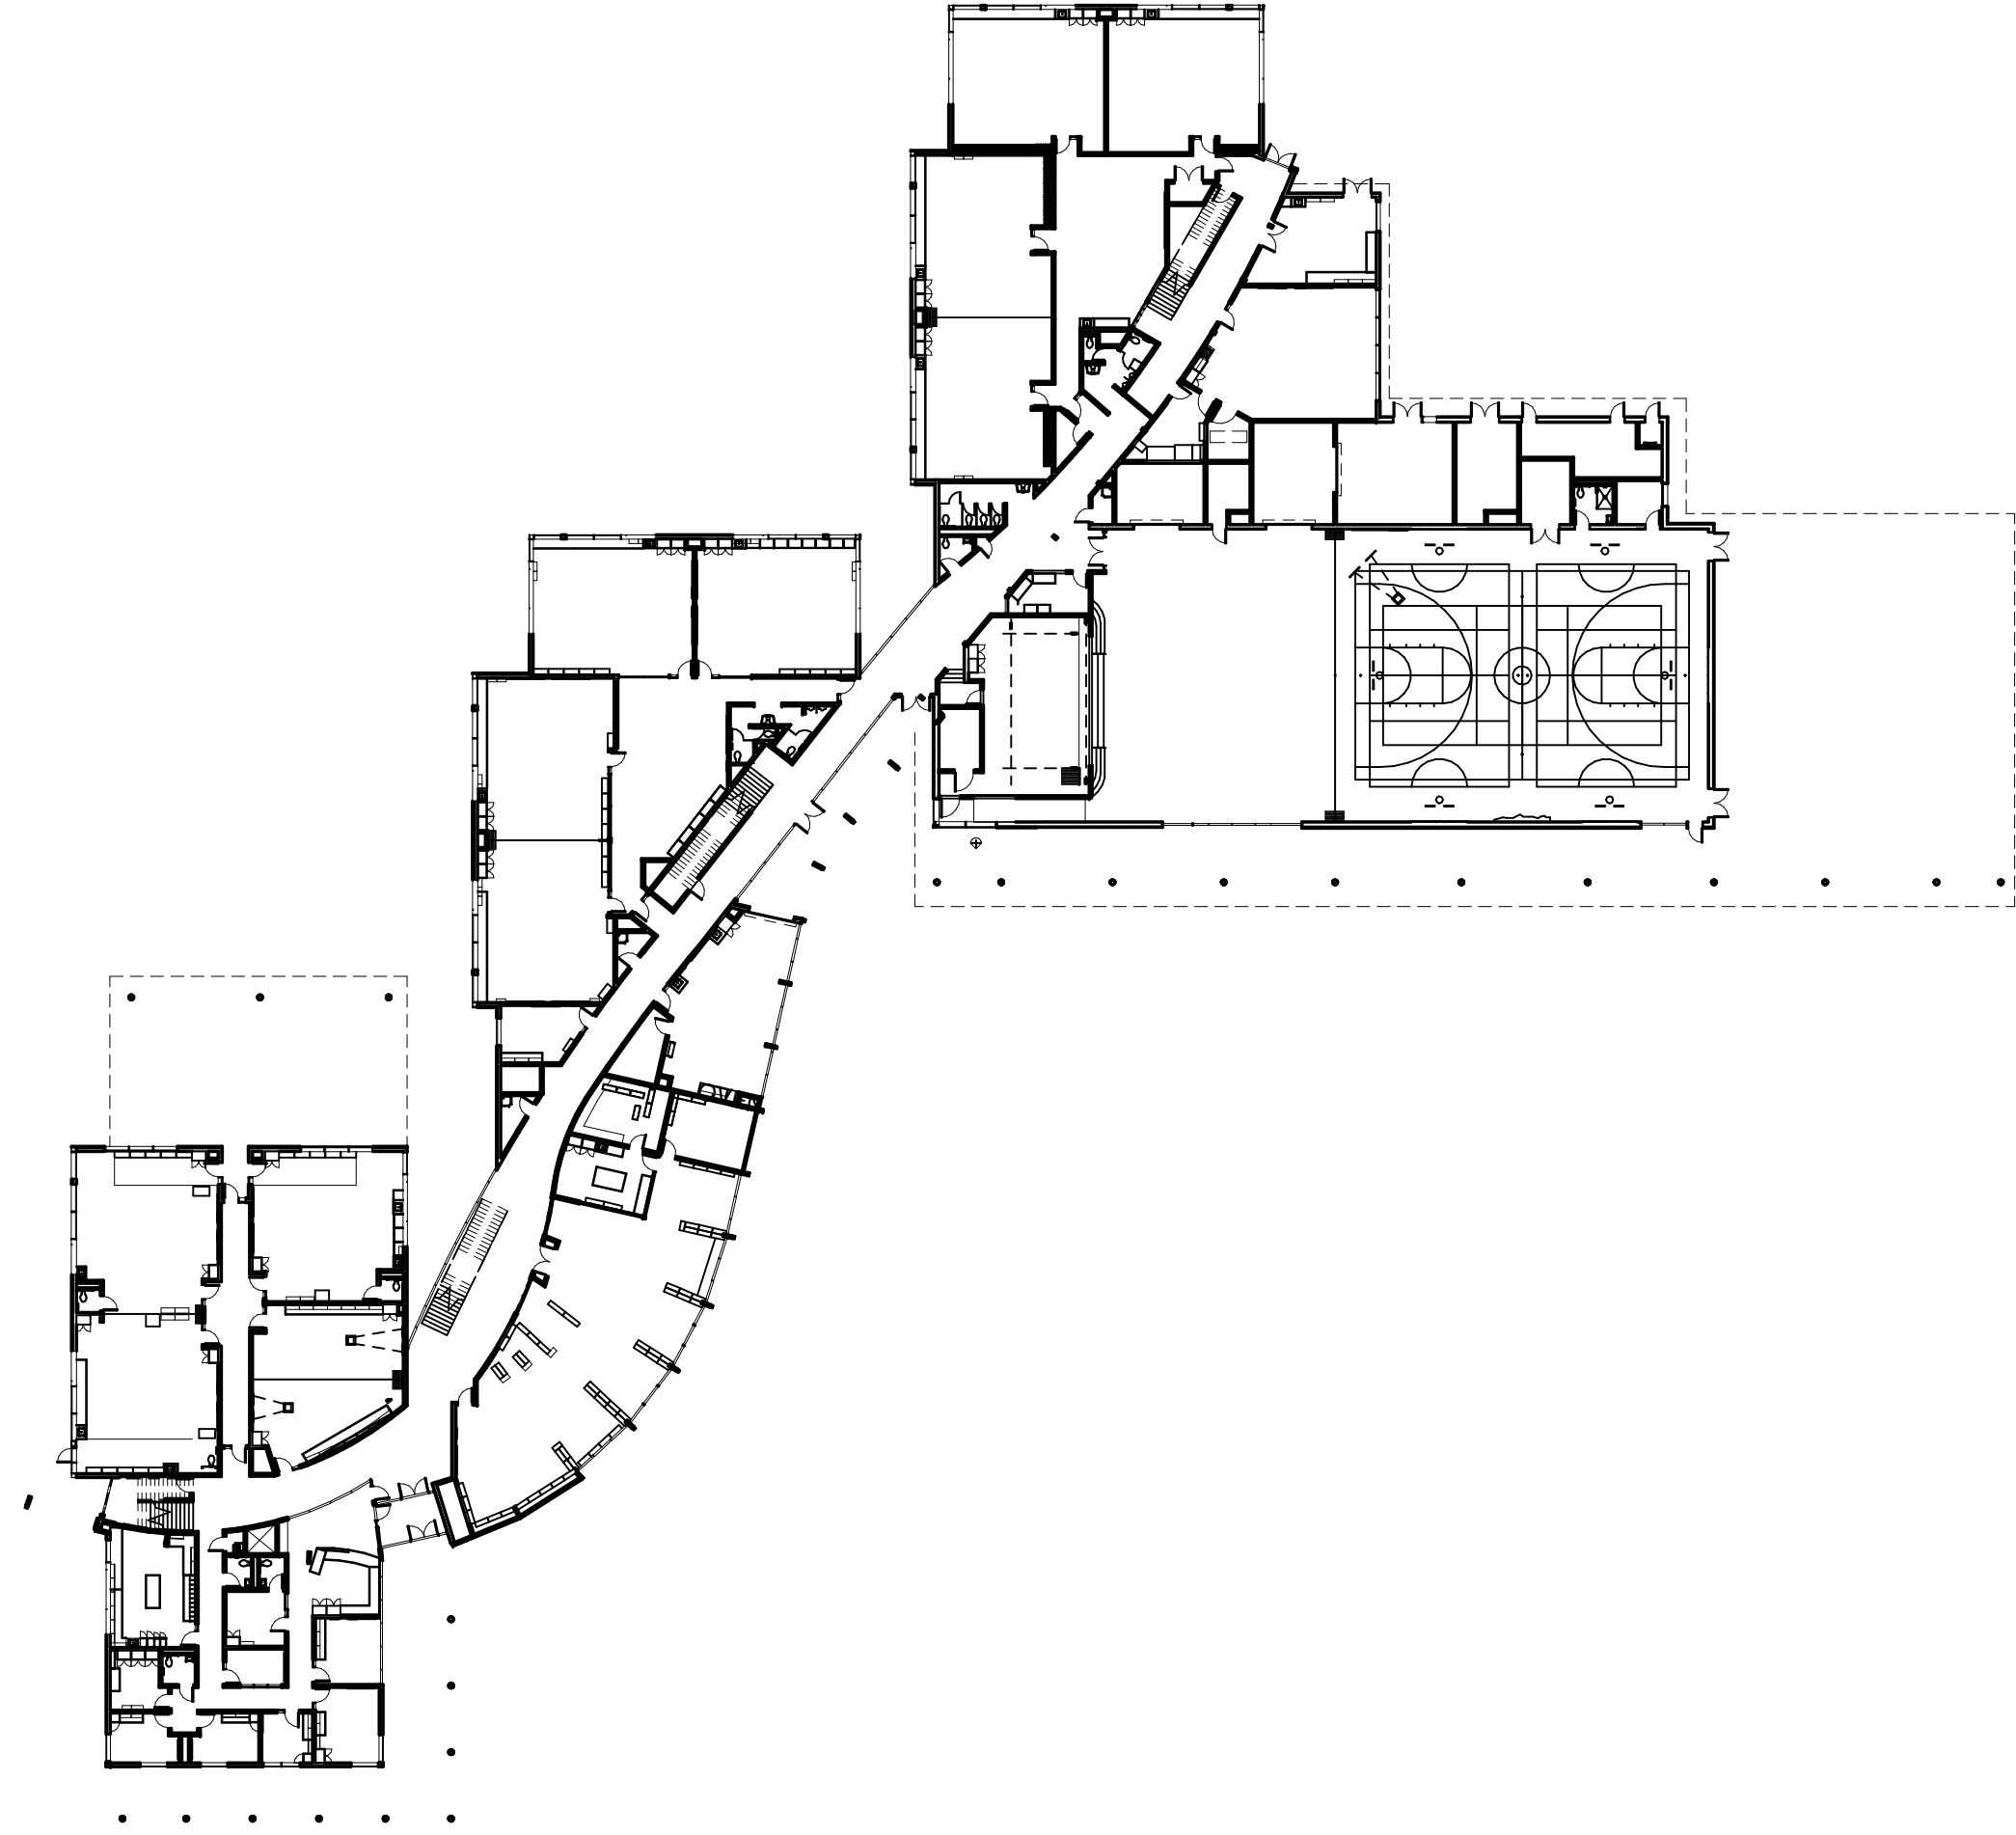

SNOHOMISH SCHOOL DISTRICT NO. 201
**MACHIAS ELEMENTARY
SCHOOL**
231 147TH AVE SE, SNOHOMISH, WA 98290

NAC | ARCHITECTURE

NAC NO: 121-08037
DRAWN: Author
CHECKED: Checker
DATE: 02/04/09

**DD
001**

© 2009 NAC INC

2201 SIXTH AVE, SUITE 1405 | SEATTLE, WA 98121-1847 | T206-441-4522 | F206-441-7917
WWW.NACARCHITECTURE.COM

OVERALL FIRST FLOOR