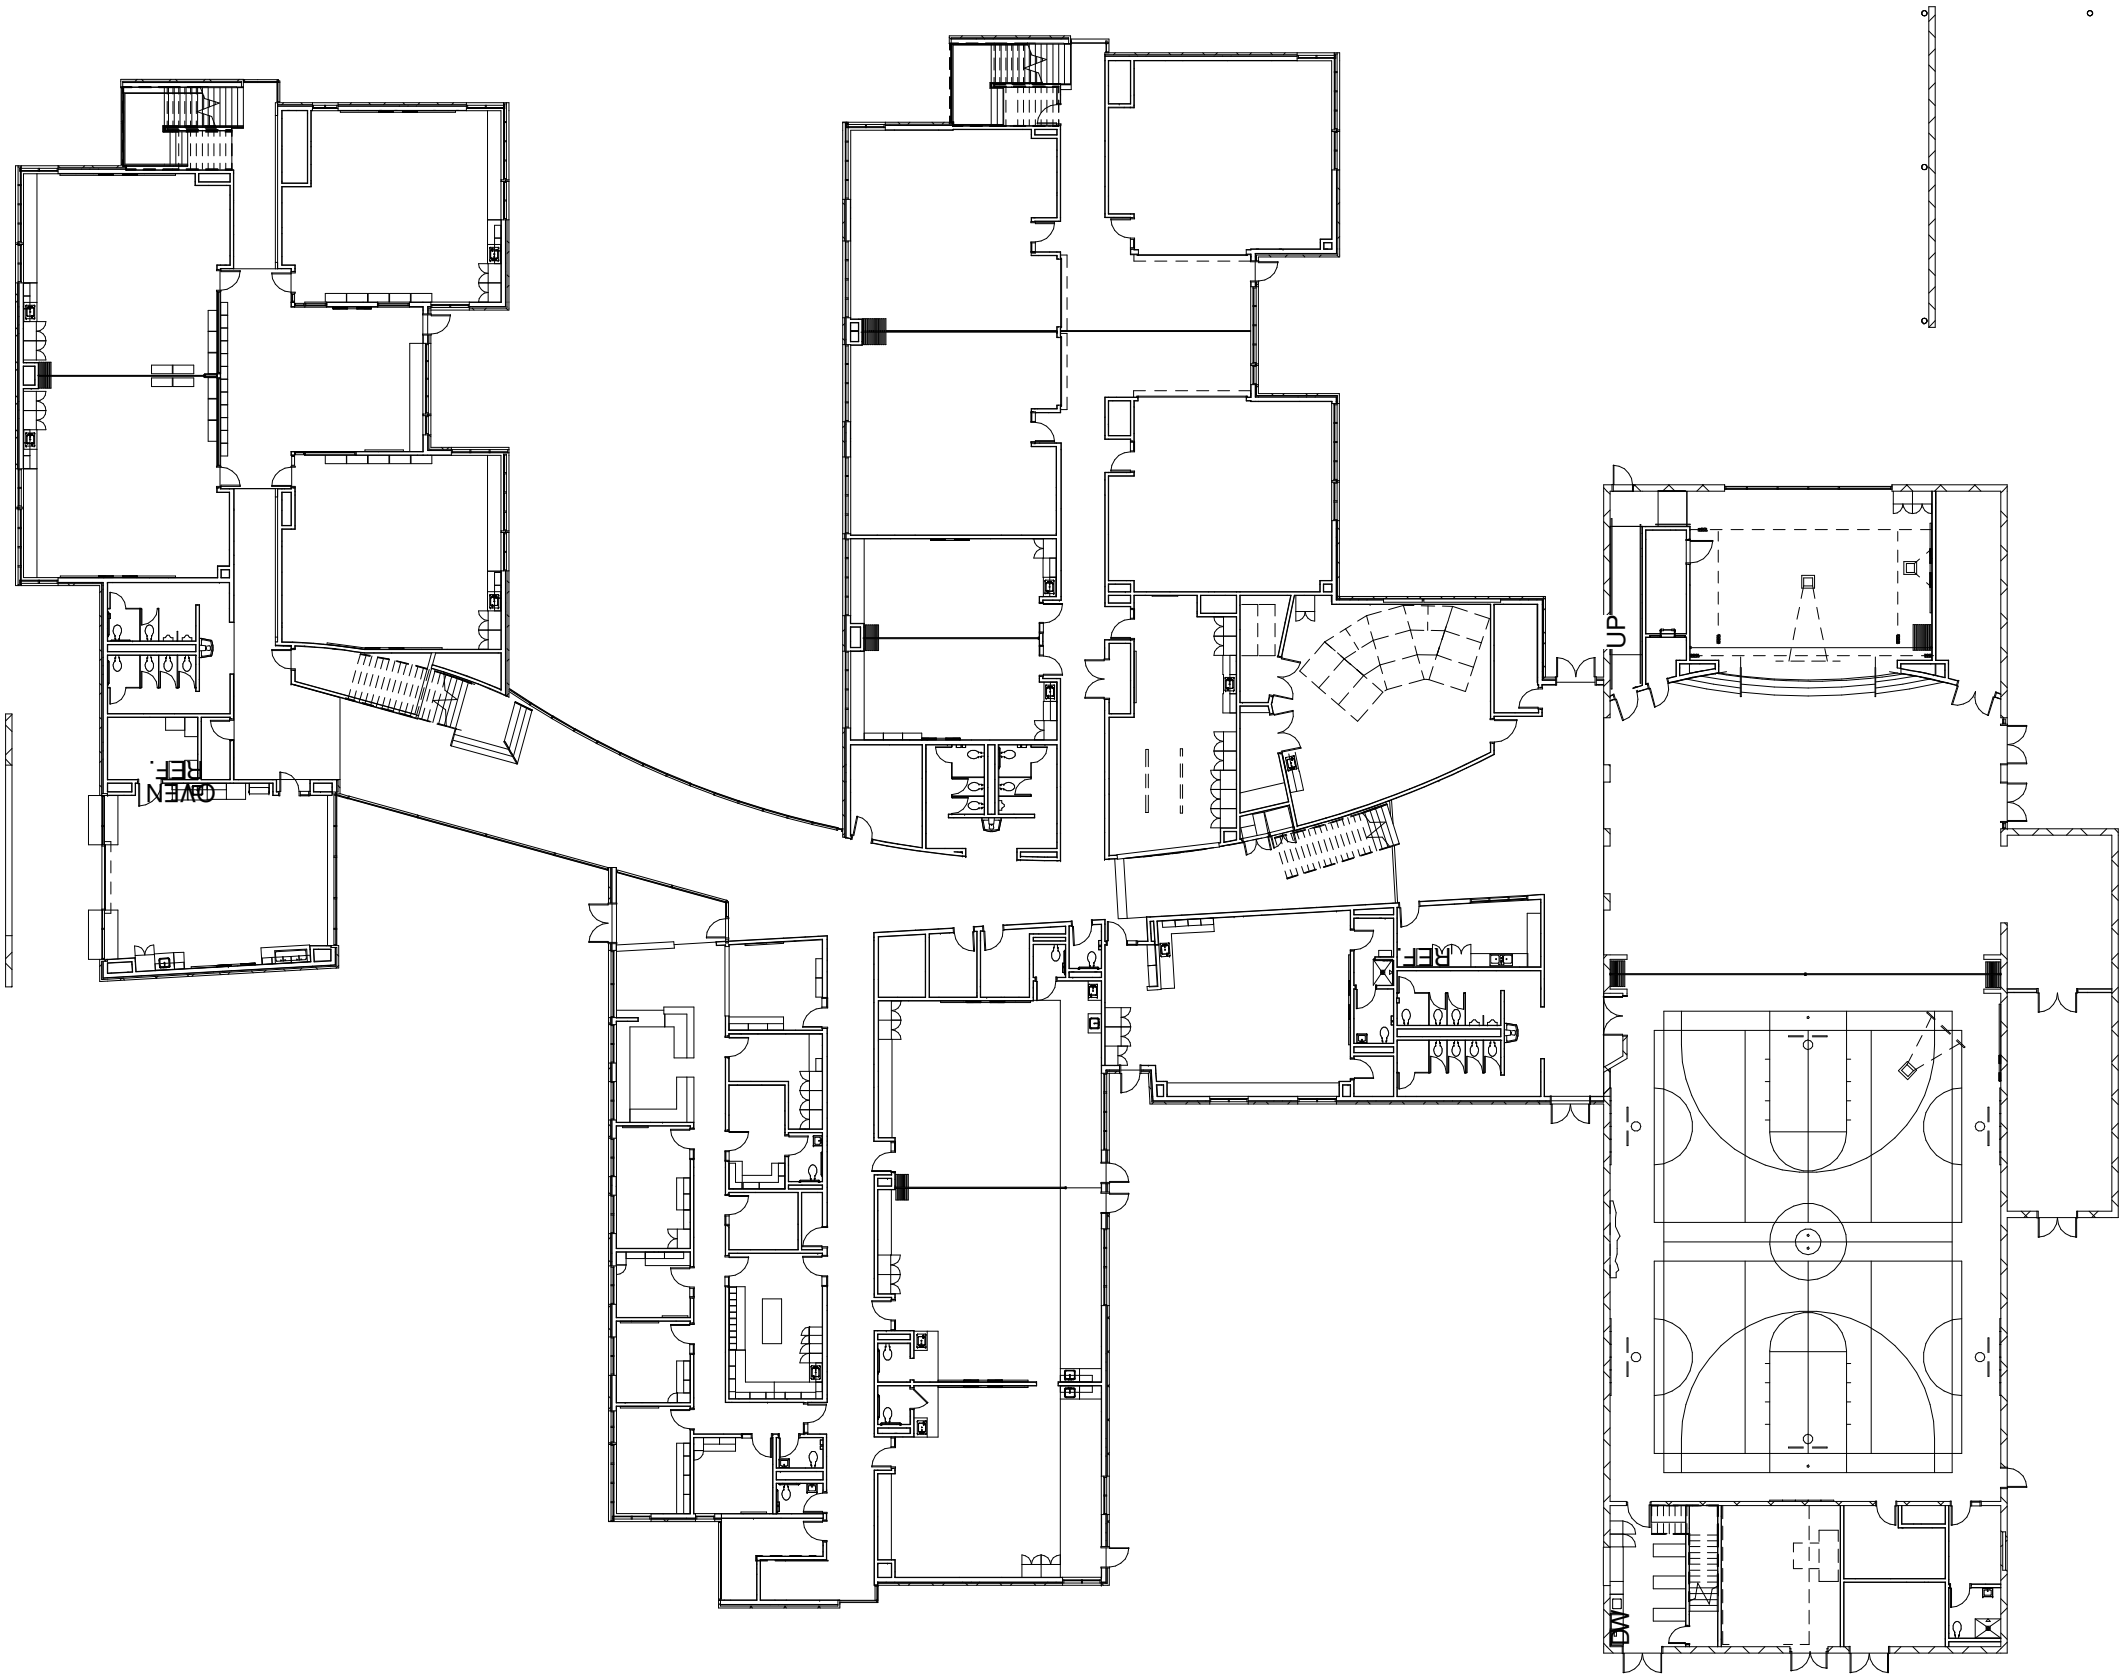

NAC | ARCHITECTURE

OVERALL 1ST FLOOR PLAN

SNOHOMISH SCHOOL DISTRICT NO. 201
**RIVERVIEW ELEMENTARY
 SCHOOL**
 7322 64TH STREET SE, SNOHOMISH, WA 98290

NAC | ARCHITECTURE

NAC NO 121-08038
 DRAWN Author
 CHECKED Checker
 DATE: 02/04/2009