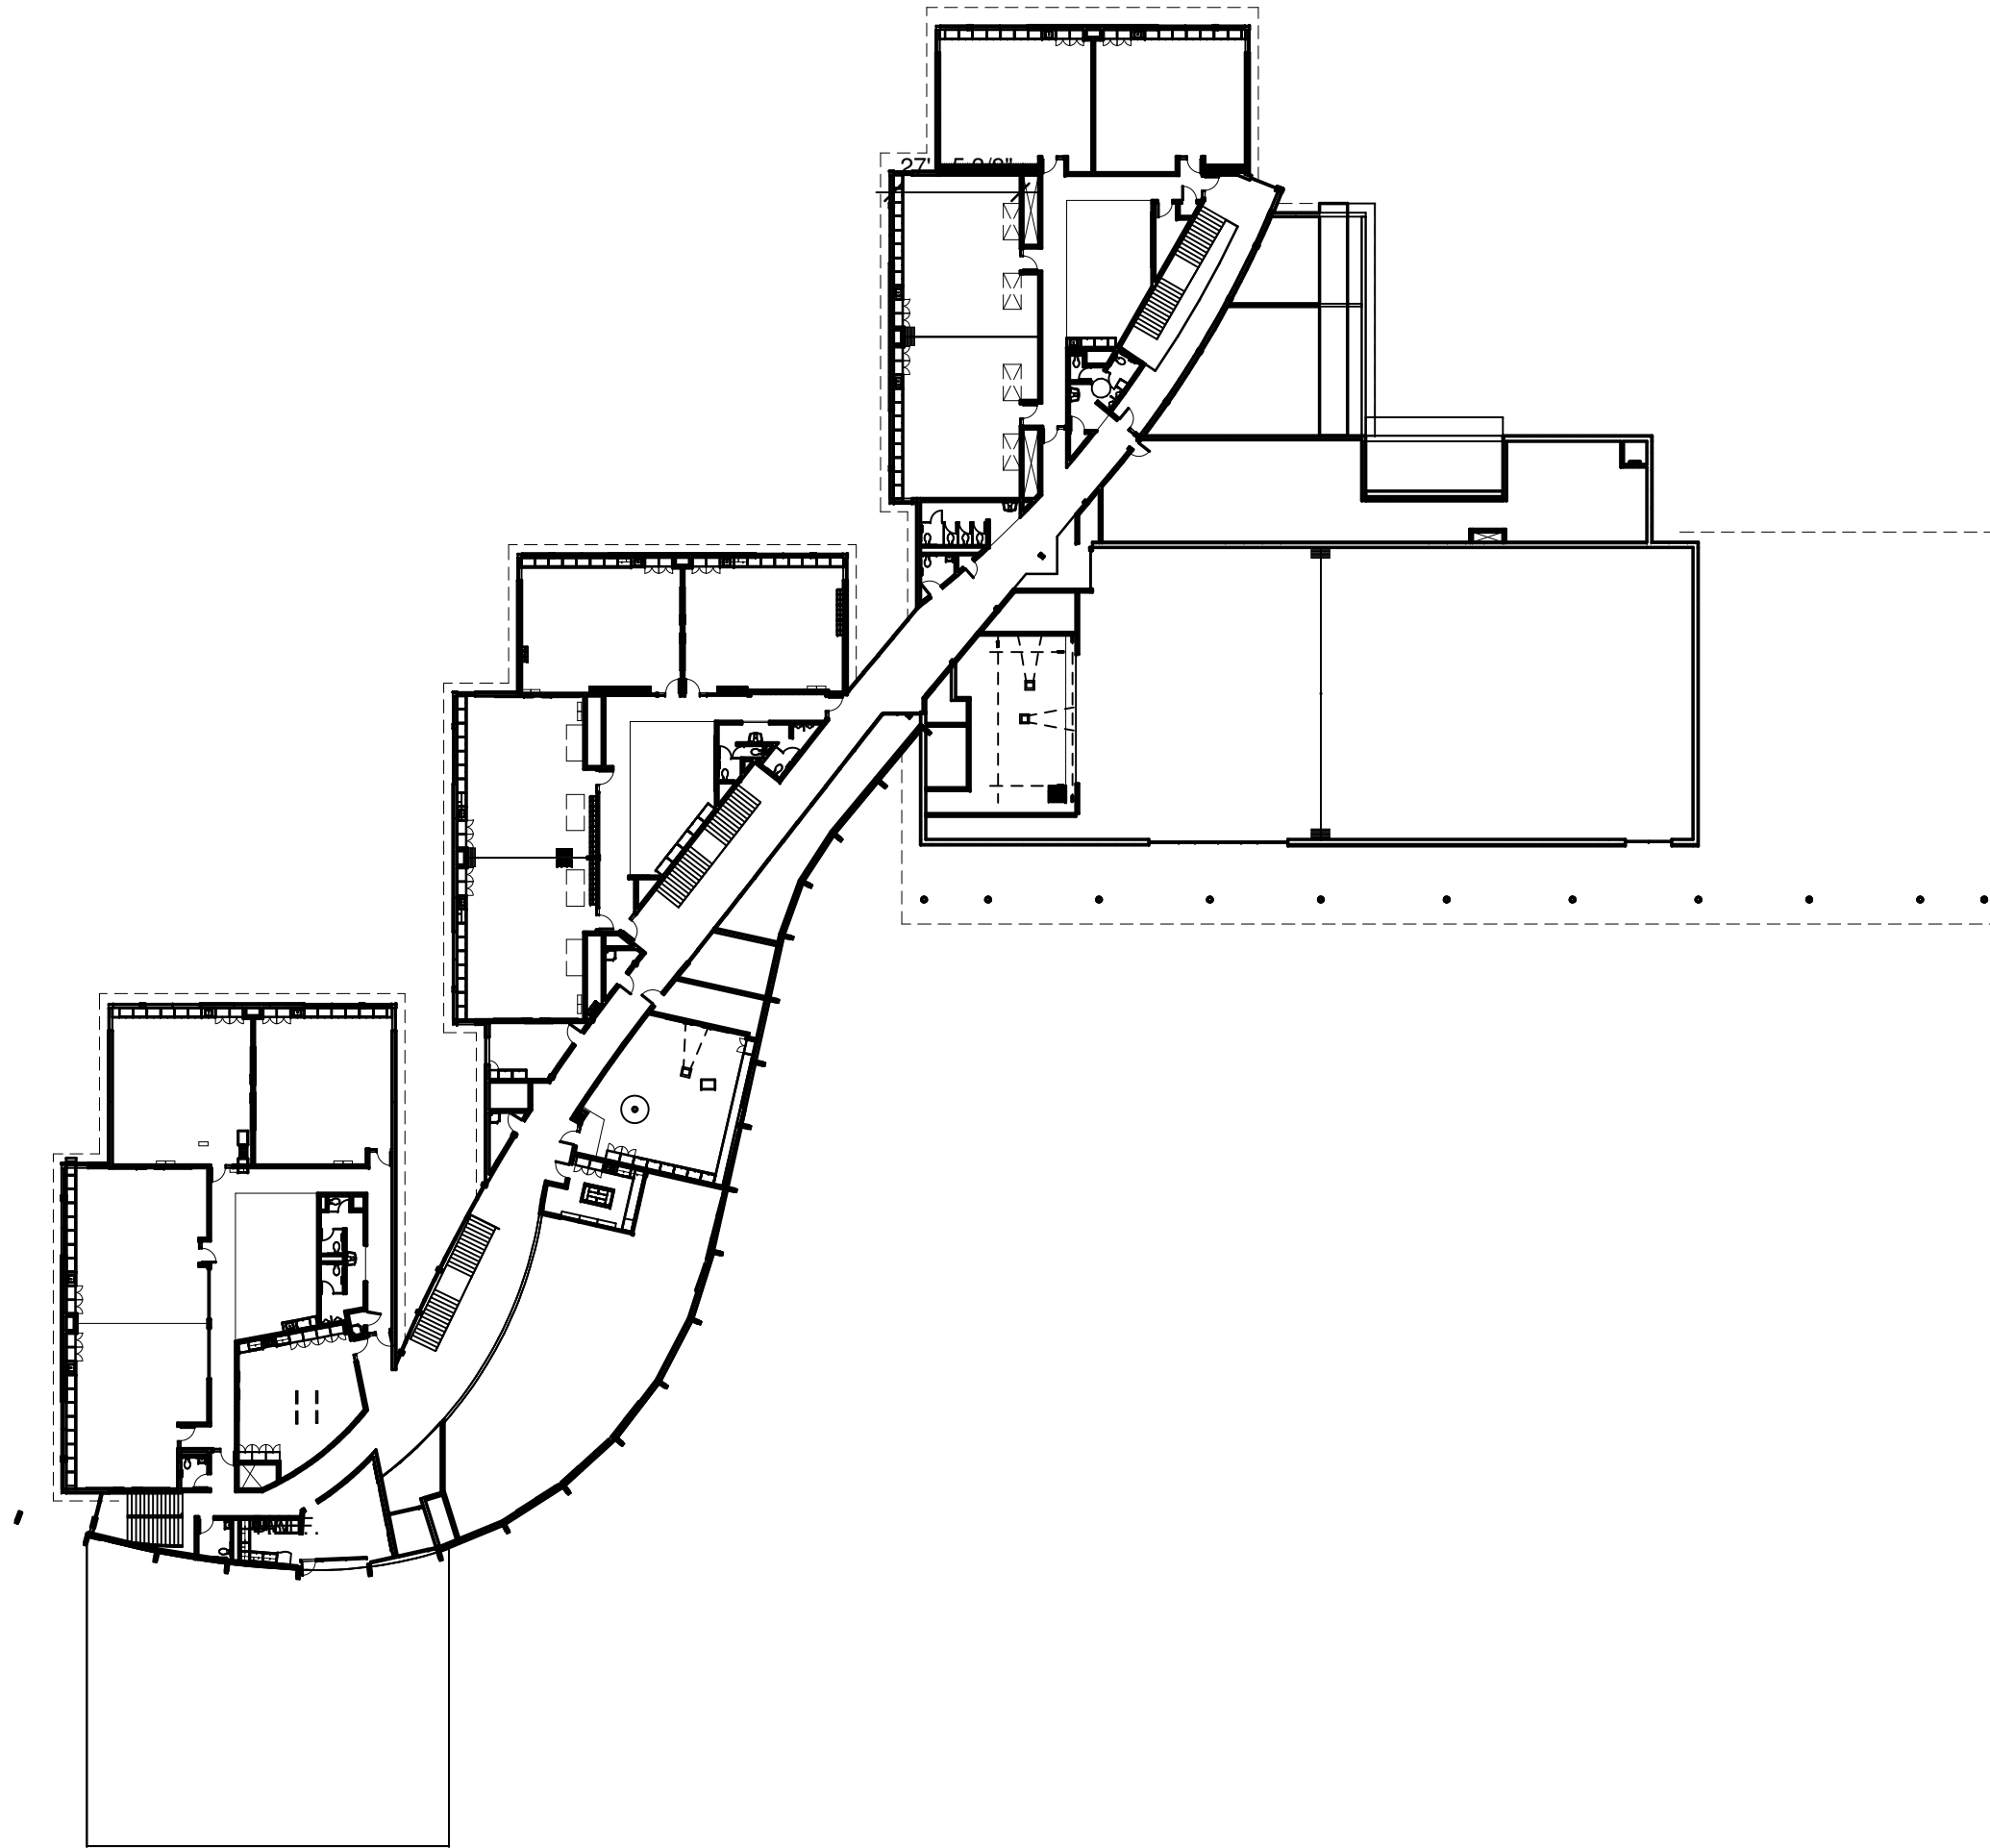

NAC NO 121-08037
DRAWN Author
CHECKED Checker
DATE: 02/04/09

DD
002

SNOHOMISH SCHOOL DISTRICT NO. 201
**MACHIAS ELEMENTARY
SCHOOL**
231 147TH AVE SE, SNOHOMISH, WA 98290

NAC | ARCHITECTURE